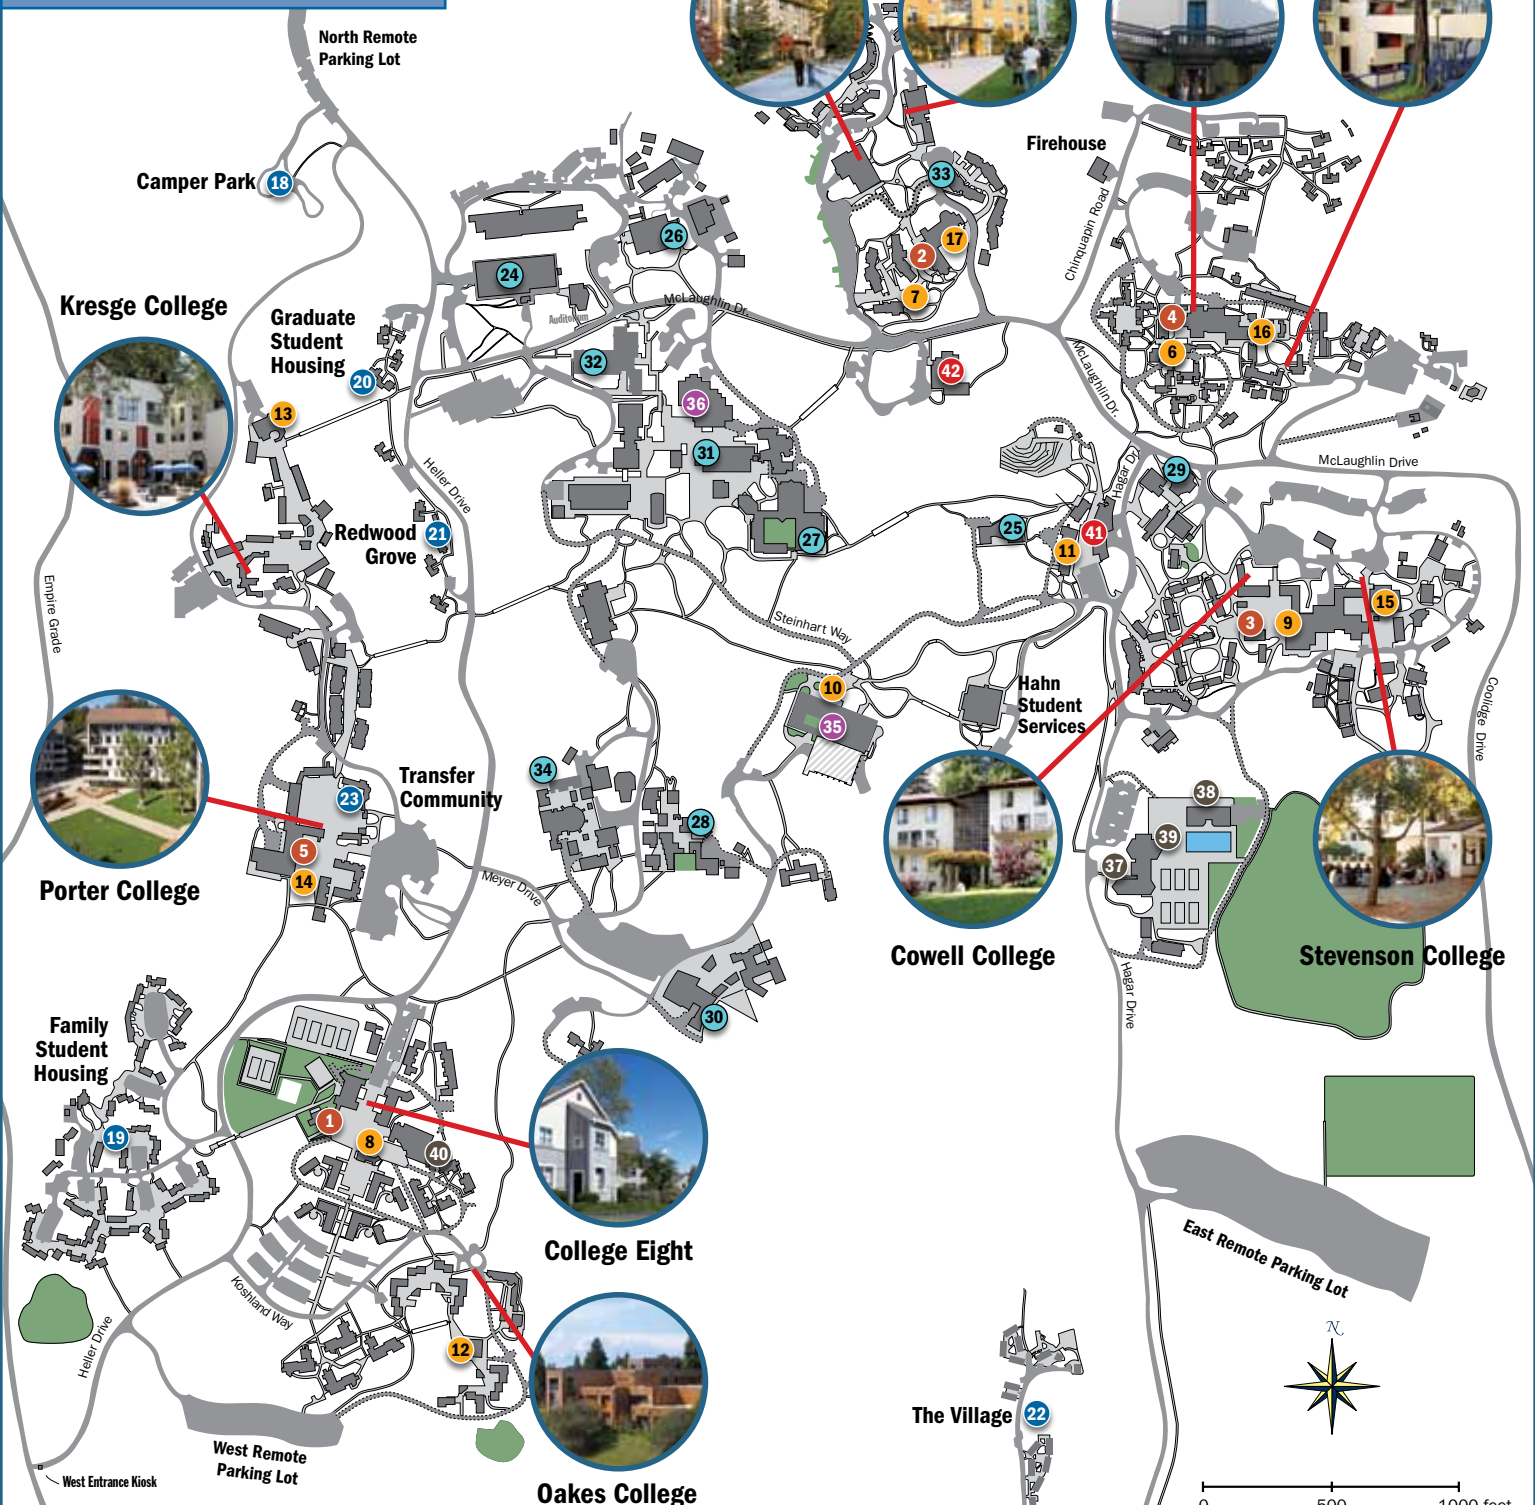

College Ten

College Nine

Crown College

Merrill College

Kresge College

Graduate Student Housing

20

Redwood Grove

21

Transfer Community

23

Porter College

Family Student Housing

19

College Eight

Oakes College

Firehouse

Chinquapin Road

Hahn Student Services

41

Cowell College

Stevenson College

The Village

22

East Remote Parking Lot

0 500 1000 feet

Dining Halls

- 1 College Eight/Oakes Dining Hall
- 2 Colleges Nine/Ten Dining Hall
- 3 Cowell/Stevenson Dining Hall
- 4 Crown/Merrill Dining Hall
- 5 Porter/Kresge Dining Hall

Cafés and Restaurants

- 6 Banana Joe's
- 7 Café Revolución
- 8 College Eight Café
- 9 Cowell Coffee Shop
- 10 Global Village Cafe
- 11 Joe's Pizza & Subs
- 12 Oakes Café
- 13 Owl's Nest
- 14 Porter Slug Cafe & Grill
- 15 Stevenson Coffee House
- 16 Tacos Moreno
- 17 Terra Fresca

Affiliated Residential Community Housing

- 18 Camper Park
- 19 Family Student Housing
- 20 Graduate Student Housing
- 21 Redwood Grove

- 22 The Village
- 23 Transfer Community

Academic Buildings

- 24 Baskin Engineering
- 25 Classroom Unit
- 26 Communications
- 27 Earth & Marine Sciences
- 28 Elena Baskin Visual Arts Center
- 29 Humanities & Social Sciences Facility
- 30 Music Center
- 31 Natural Sciences 2
- 32 Physical Sciences
- 33 Social Sciences 1
- 34 Theater Arts

Libraries

- 35 McHenry
- 36 Science & Engineering

Recreation

- 37 East Field House
- 38 Office of Physical Education Recreation and Sports (OPERS)

- 39 Pool
- 40 West Field House