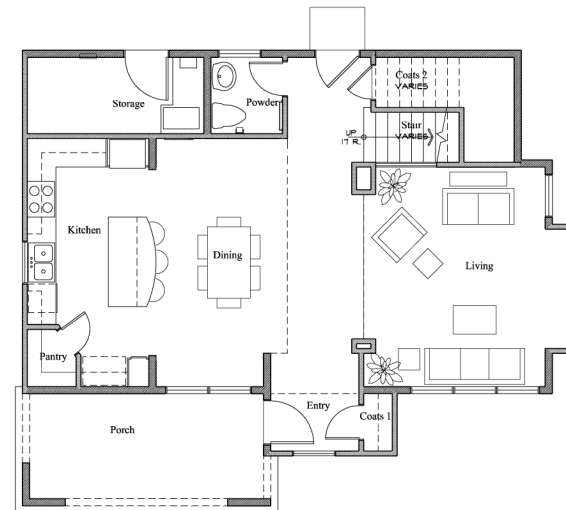

Second Floor Plan

First Floor Plan

UCSC Ranch View Terrace  
Plan 2  
Approximately 1,905 sf