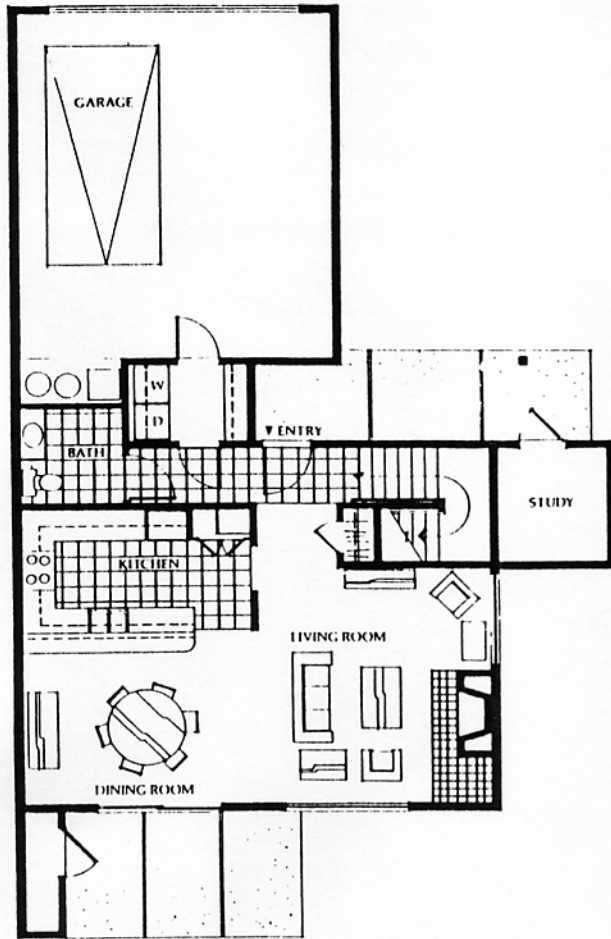

# UNIT D

3 BEDROOM DUPLEX, 2½ BATH, 1,770 SQUARE FEET

LOWER LEVEL

UPPER LEVEL