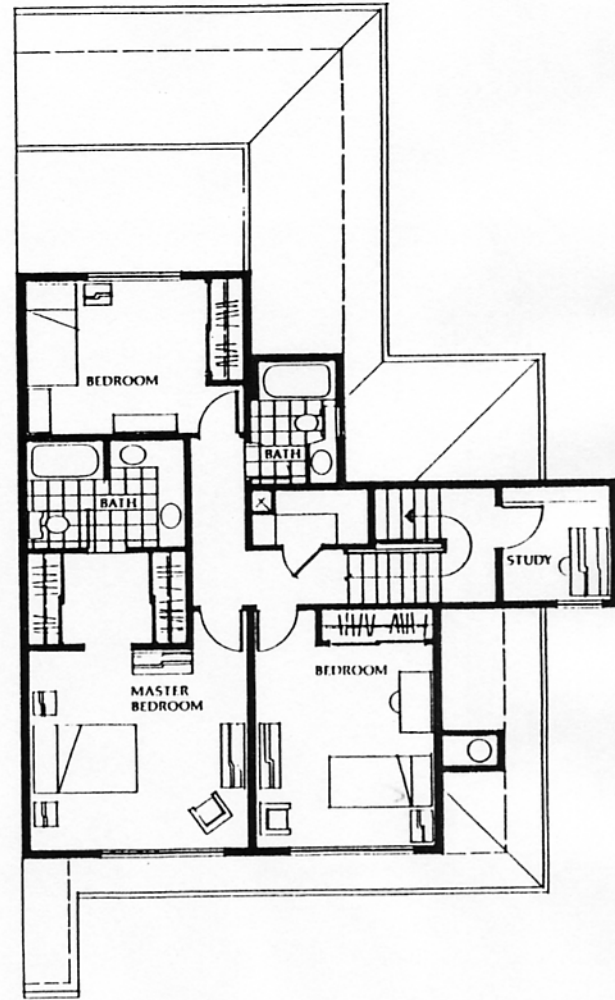

# UNIT D

3 BEDROOM DUPLEX, 2½ BATH, 1,770 SQUARE FEET

LOWER LEVEL

UPPER LEVEL