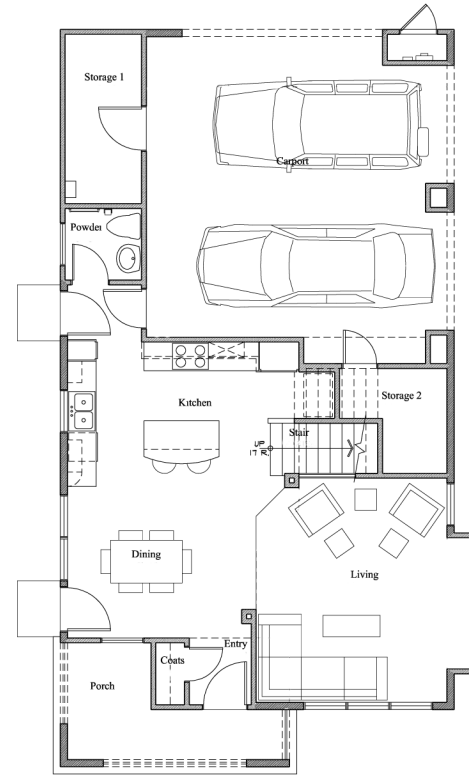

Second Floor Plan

First Floor Plan

UCSC Ranch View Terrace
 Plan 1
 Approximately 1,747 sf