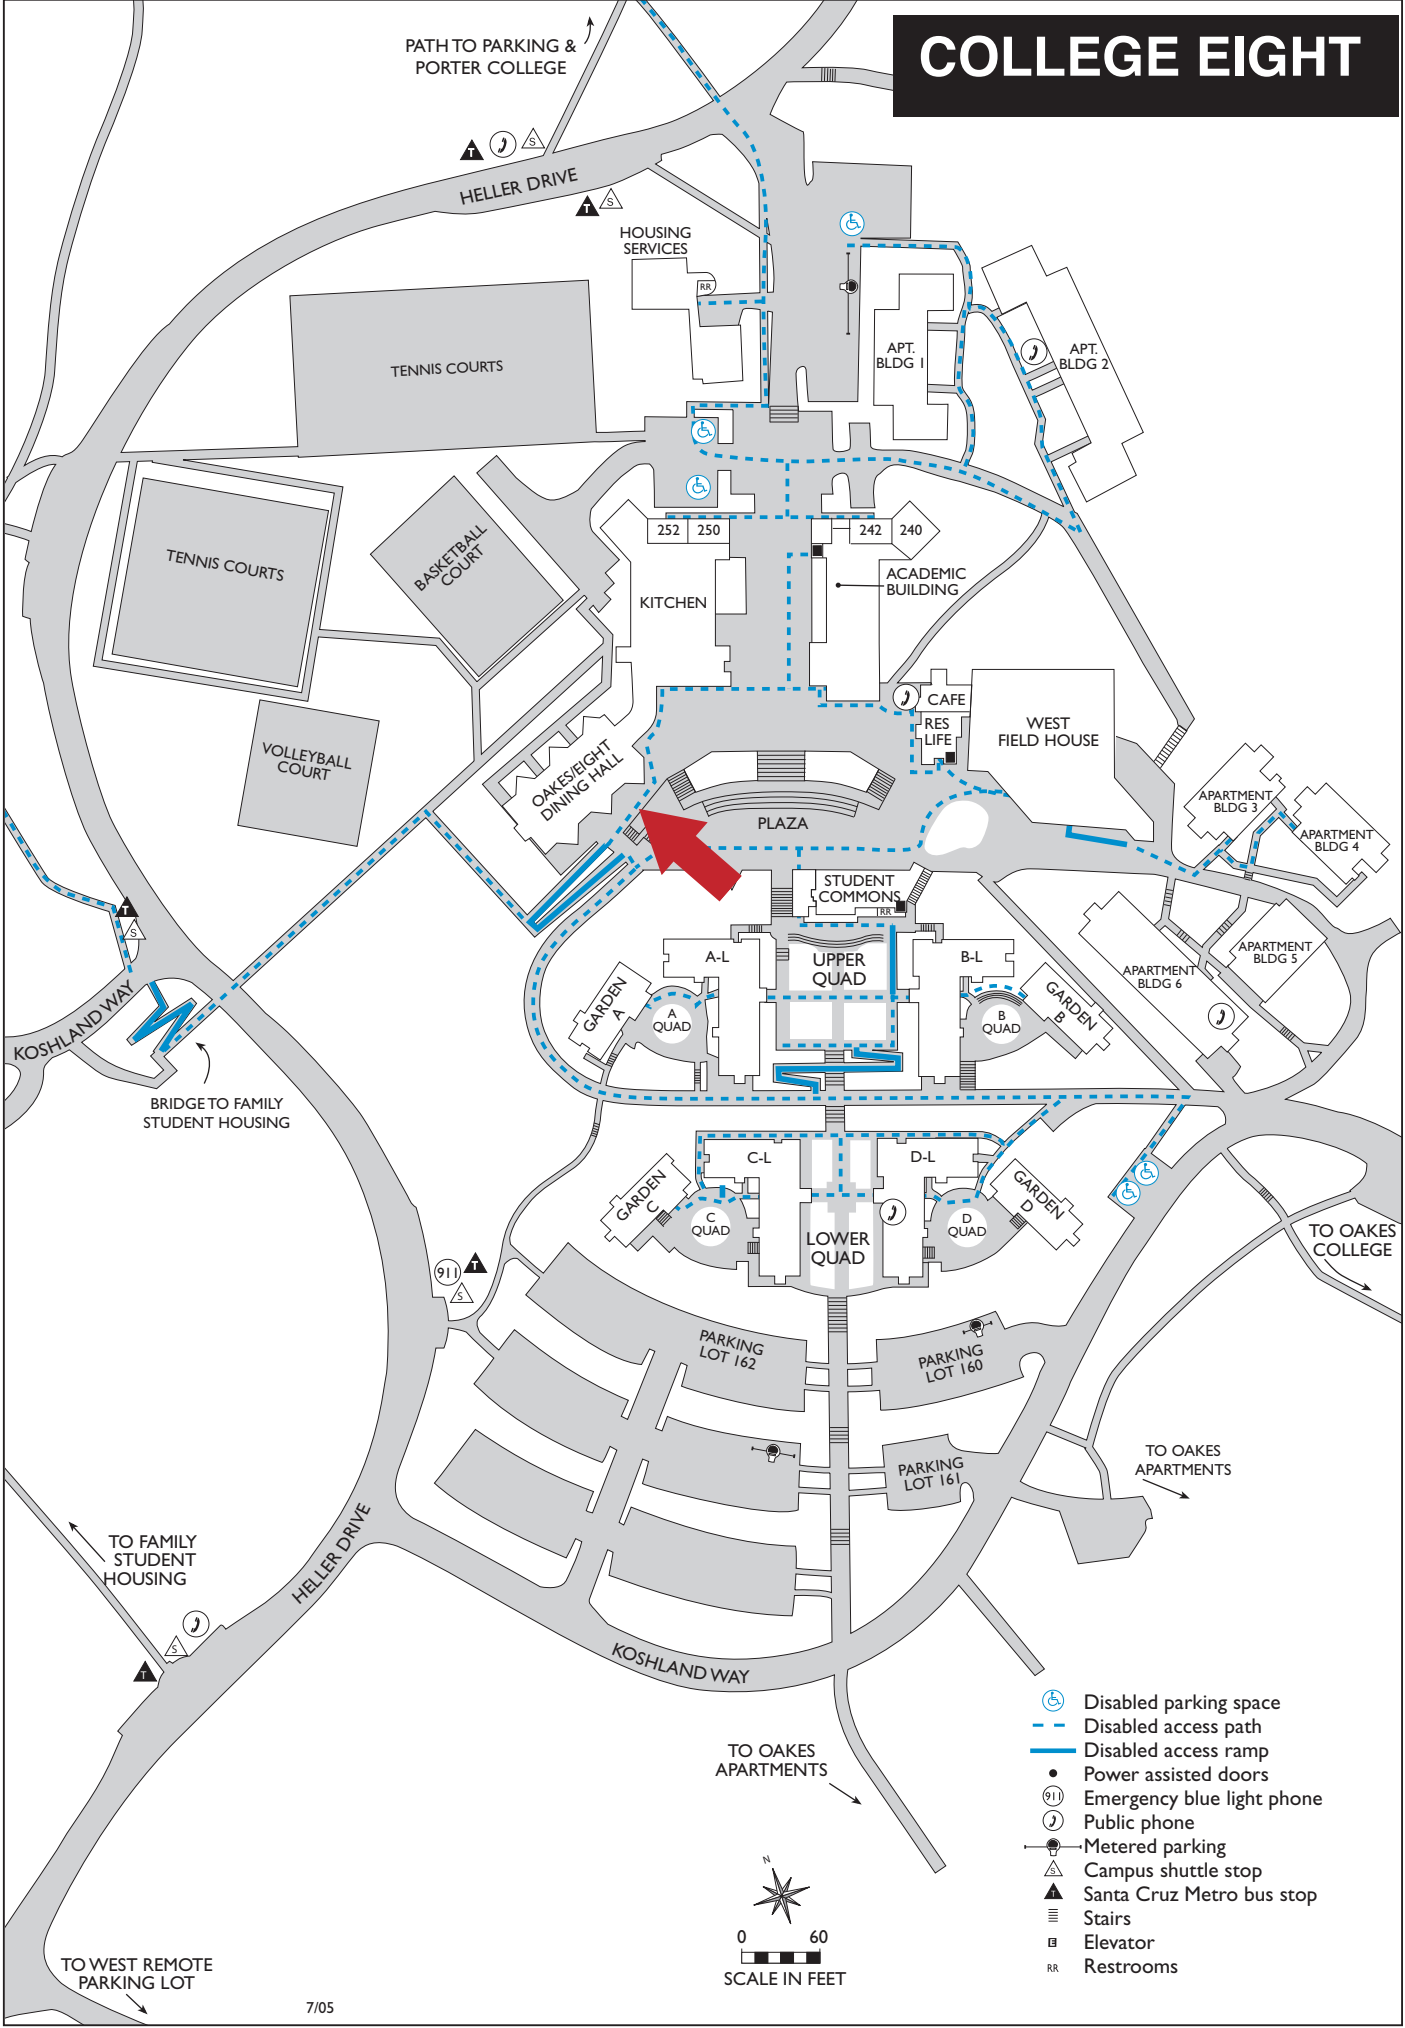

COLLEGE EIGHT

- Disabled parking space
- Disabled access path
- Disabled access ramp
- Power assisted doors
- Emergency blue light phone
- Public phone
- Metered parking
- Campus shuttle stop
- Santa Cruz Metro bus stop
- Stairs
- Elevator
- Restrooms